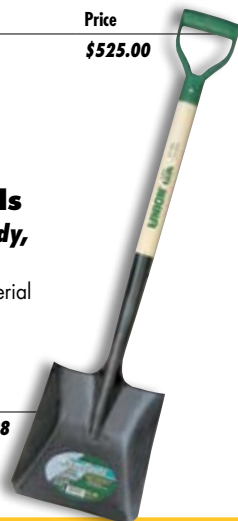

"Workers who are regularly exposed to lead are 50% more likely to die from brain cancer than workers who are not exposed.", according to a University of Rochester Medical Center study. Published in the Sept. 1, 2006 issue of the International Journal of Cancer

Tomahawk Heavy Duty Hammer Tacker

All steel construction. High carbon hardened steel working parts. Patented jam proof mechanisms. Precision locked rear loading. Retractable striking edge. Specially designed power grip handles. Durable chrome finish.

Item	Mfg #	Price
30-1054	HT50	$55.56

**1/4" Through
9/16" Staples
IN-STOCK!**

Multipurpose Wire Tacker

Multi-purpose wire tacker uses rounded staples. All steel construction lasts and lasts. Grooved driving blade. Patented jam proof mechanism. Short span easy compression handle. Chrome finish resists wear and tear. Grooved guide ensures perfect stapling.

Item	Mfg #	Description	Quantity	Price
30-0065	T25	Stapler	1/each	$45.99
30-0051	256	3/8" Staples	1,000/pack	$2.59
30-0054	259	9/16" Staples	1,000/pack	$2.56

Rubber Coated Work Gloves

Latex coated work gloves with textured finish on palm and fingers. Features comfortable jersey lining, and knit wrist to prevent debris entry. Protects against cuts and abrasions.

Item	Mfg #	Description	1+/Pr.	12+/Pr.	36+/Pr.
36-5022	LG210	2-1/2" Cuff	$2.08	$1.98	$1.87
39-0497	LG215	Knit Wrist	$1.89	$1.80	$1.70