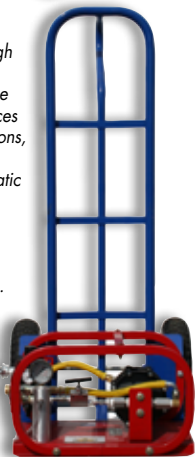

Diamond Tool can configure your hoist to meet your job specifications!

Only a couple of inches are needed for an Enerpac RSM-cylinder to lift this large steel construction.

Our welder rack system is ideal for grouping several inverter power sources in a portable industrial-grade package. One easy connection allows power source to be connected with one primary power drop. The power sources are factory installed in the rack and wired to the main power distribution panel.

With 20 ton capacity, Hevi-Haul steel skate rollers can help move large equipment.

Designed for high pressure testing and good for use in confined spaces or remote locations, Pneumatic & Electric Hydrostatic Test Pumps are totally portable, completely adjustable and very easy to use. Custom made by Diamond Tool for your convenience!